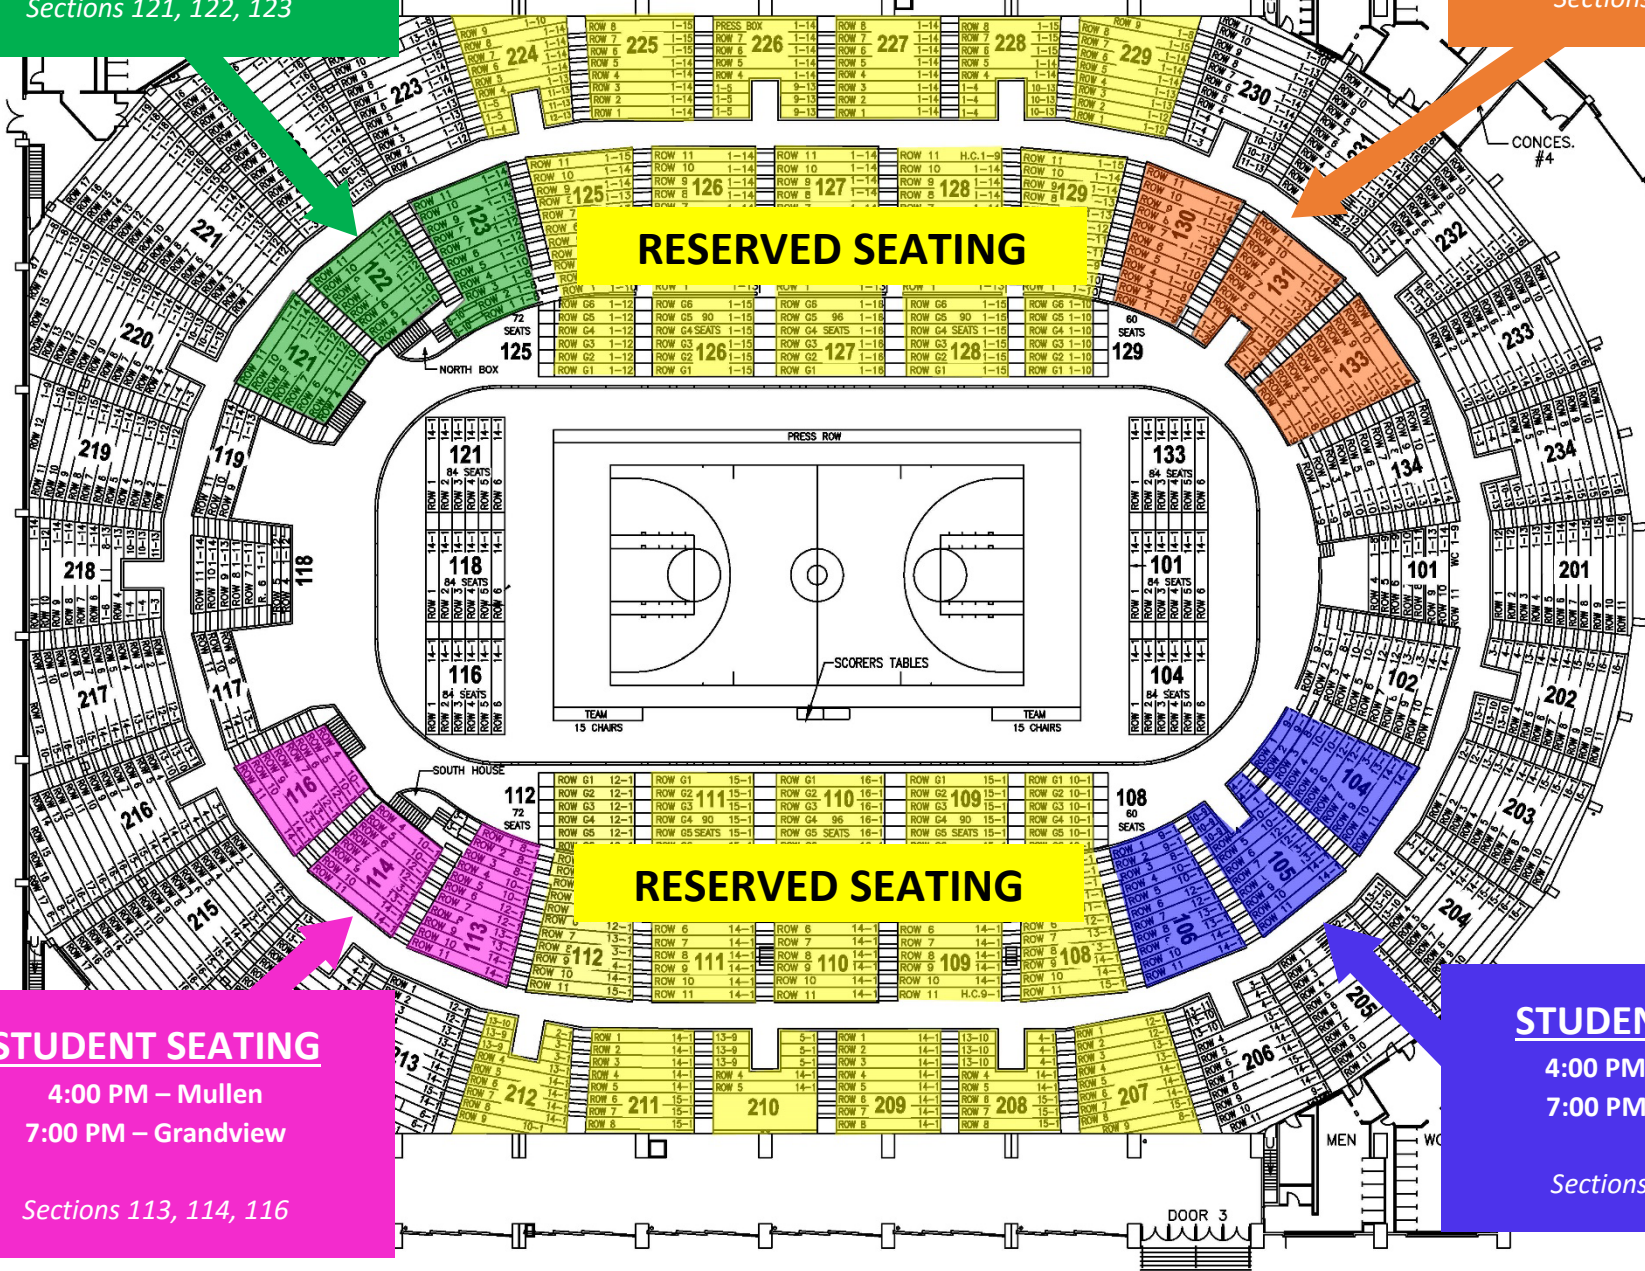

2019 4A/5A Girls Final 4

STUDENT SEATING
 5:30 PM – Pueblo South
 8:30 PM – Cherry Creek
 Sections 121, 122, 123

STUDENT SEATING
 5:30 PM – Air Academy
 8:30 PM – Highlands Ranch
 Sections 130, 131, 133

STUDENT SEATING
 4:00 PM – Mullen
 7:00 PM – Grandview
 Sections 113, 114, 116

STUDENT SEATING
 4:00 PM – Holy Family
 7:00 PM – Regis Jesuit
 Sections 104, 105, 106

MAIN DOORS & BOX OFFICE